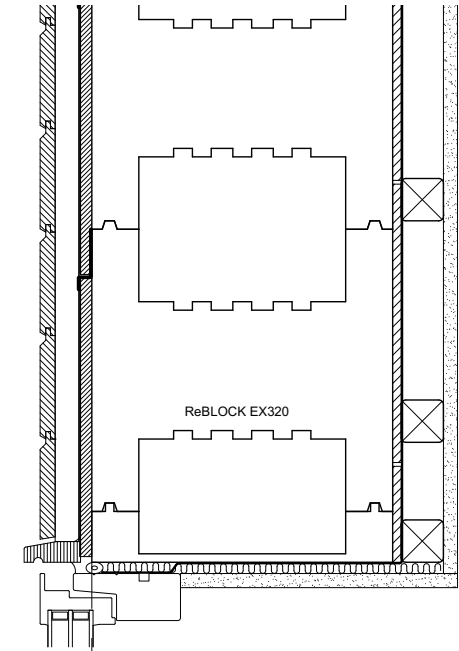

ReBLOCK - Window details

Window details

V1WINDOW

Modul

- Drip board
- Cladding
- Distance strip
- Ventilation gap

- Fiber gypsum
- Batten
- Cavity for Ins.
- Membrane

16 25 12 320 300 9 458 15

Window details

V2WINDOW

Window details

V3WINDOW1_2

Window details

V3WINDOW2_2