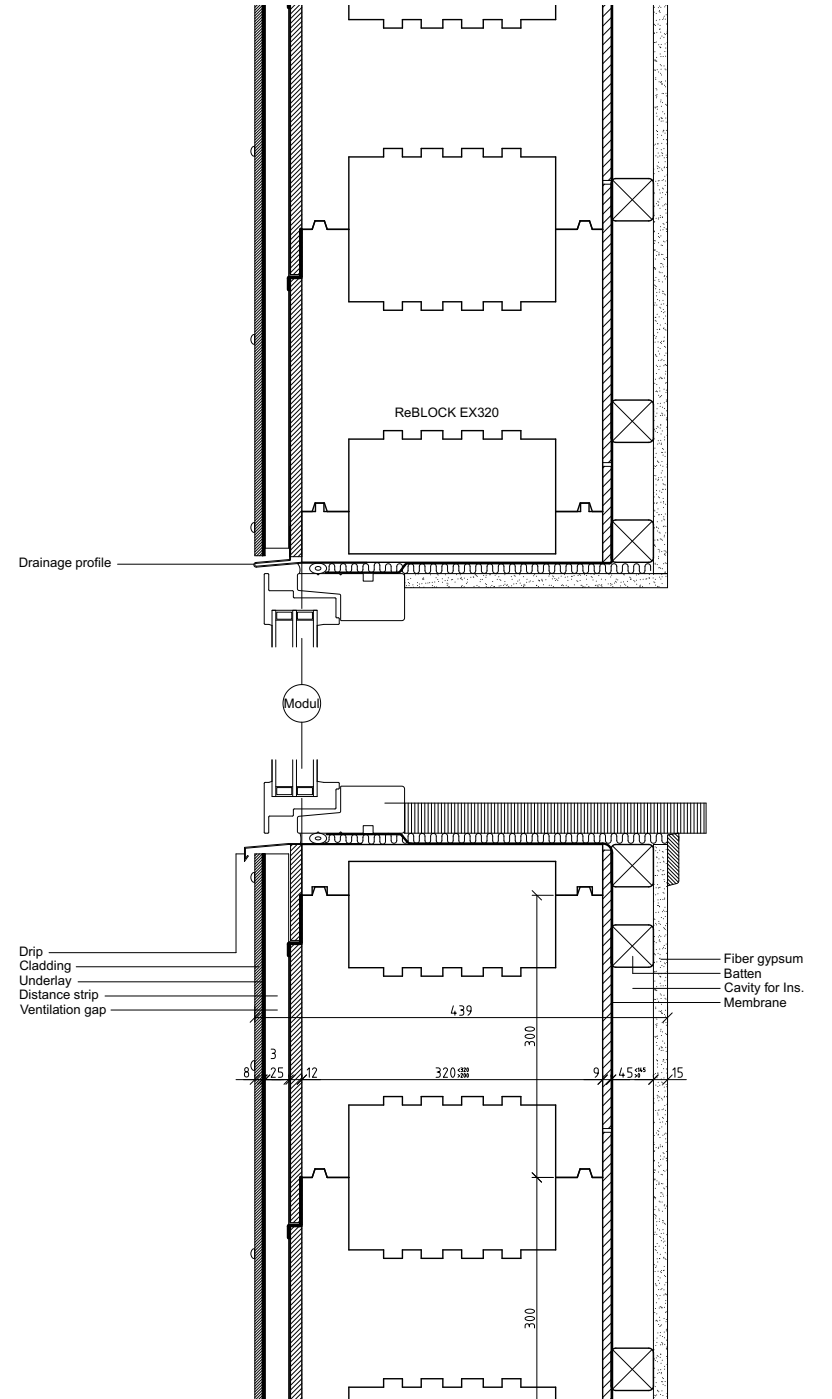

ReBLOCK - Window details

Window details

V1WINDOW

Modul

- Drip board
- Cladding
- Distance strip
- Ventilation gap

- Fiber gypsum
- Batten
- Cavity for Ins.
- Membrane

16 25 12 320 300 9 458 15

Window details

V2WINDOW

Window details

V3WINDOW1_2

Window details

V3WINDOW2_2