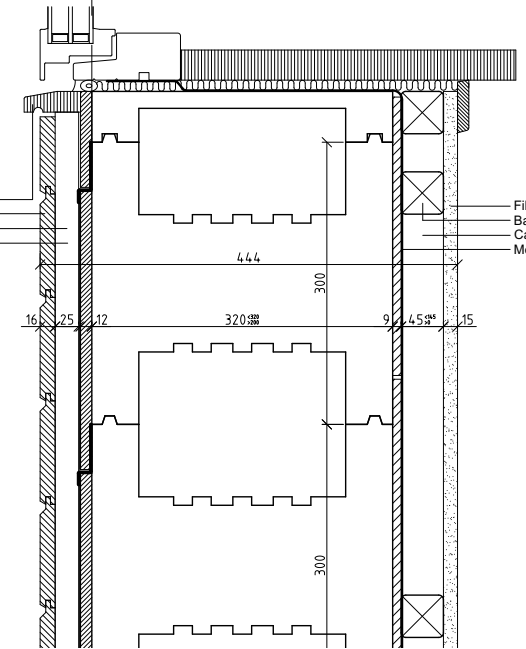

ReBLOCK - Window details

Window details

V1WINDOW

Modul

- Drip board
- Cladding
- Distance strip
- Ventilation gap

- Fiber gypsum
- Batten
- Cavity for Ins.
- Membrane

16 25 12 320 300 9 458 15

Window details

V2WINDOW

Window details

V3WINDOW1_2

Window details

V3WINDOW2_2