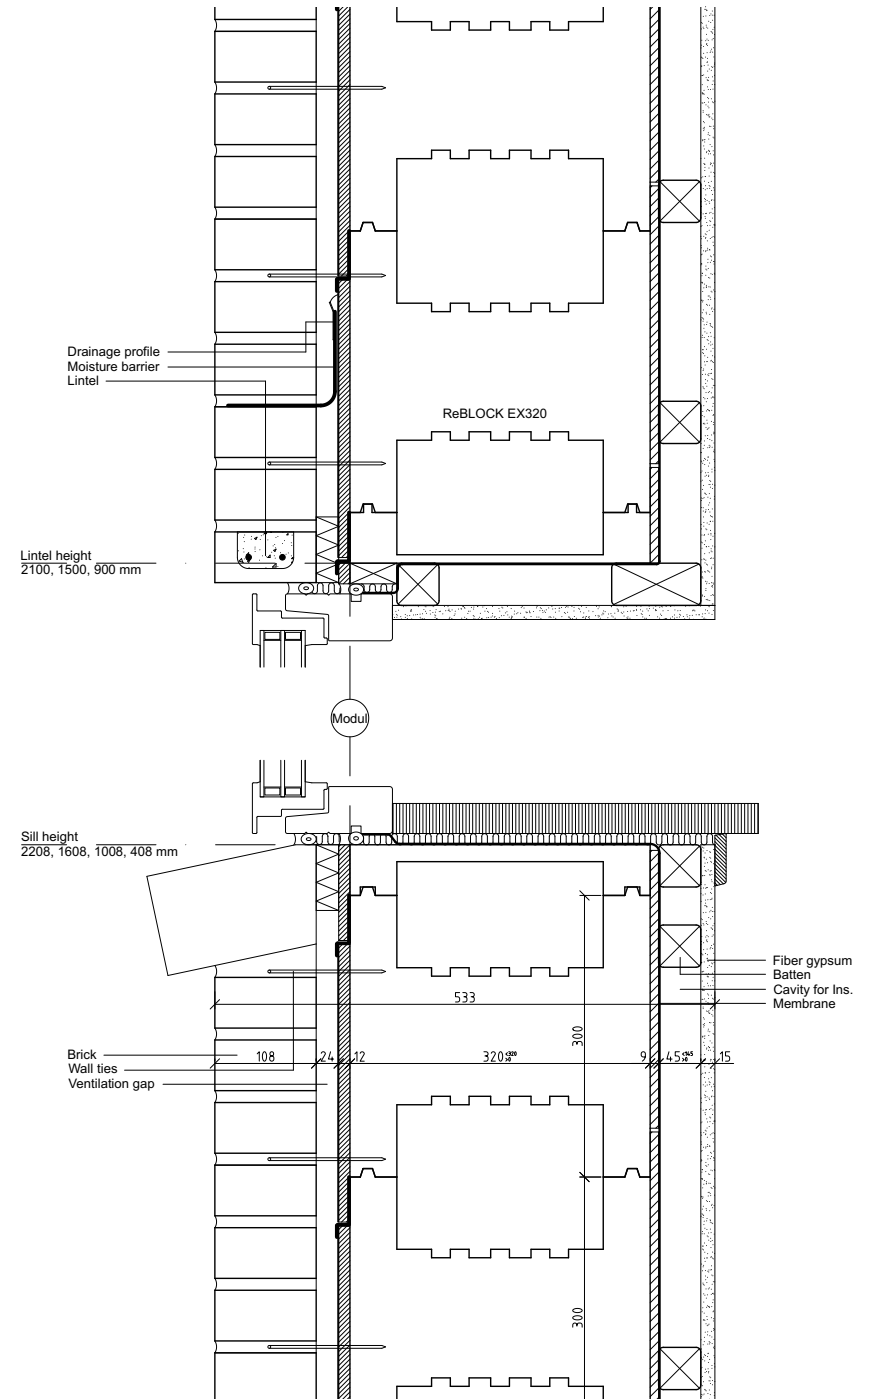

ReBLOCK - Window details

Window details

V1WINDOW

Modul

- Drip board
- Cladding
- Distance strip
- Ventilation gap

- Fiber gypsum
- Batten
- Cavity for Ins.
- Membrane

16 25 12 320 300 9 458 15

Window details

V2WINDOW

Window details

V3WINDOW1_2

Window details

V3WINDOW2_2